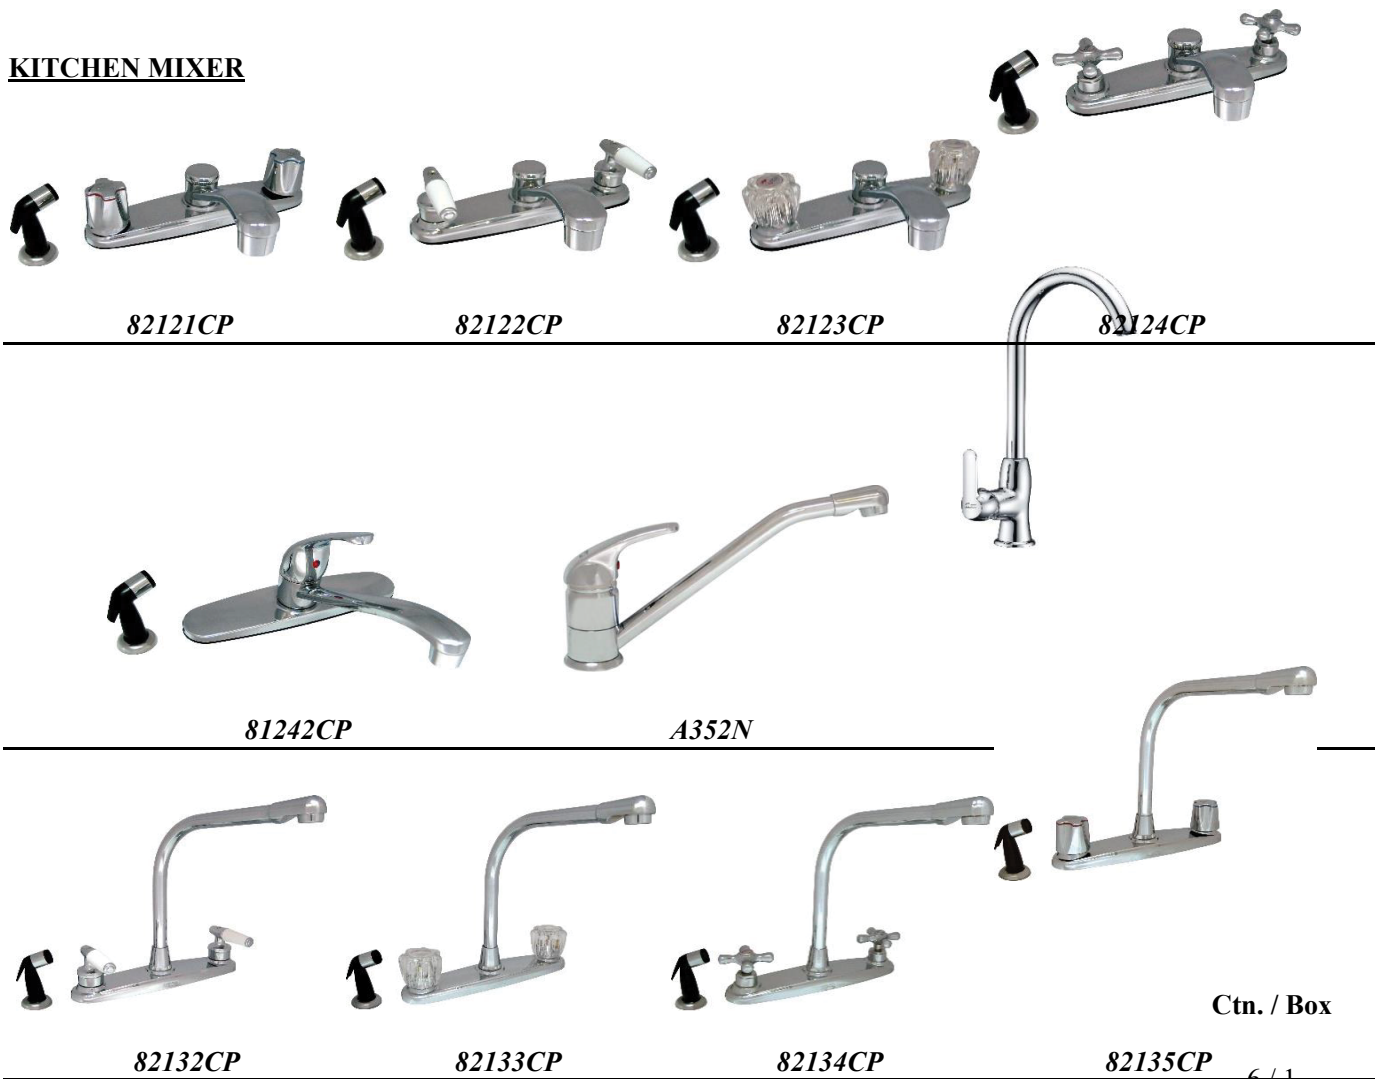

KITCHEN MIXER

			Ctn. / Box
82121CP	82122CP	82123CP	82124CP
81242CP	A352N		
82132CP	82133CP	82134CP	82135CP
Description			
82121CP	Topmount w/ spray, New Style Metal Handle		6 / 1
82122CP	Topmount w/ spray, Lever Handle		6 / 1
82123CP	Topmount w/ spray, Acrylic Handle		6 / 1
82124CP	Topmount w/ spray, Cross Handle		12 / 1
81242CP	Topmount w/ spray, Single Control Lever Handle		6 / 1
A-352N	Single Hole Kitchen Mixer (w/ 2pcs. Stainless Hose)		6 / 1
A-353	Single Hole Kitchen Faucet Mixer (w/ 2pcs. Stainless Hose)	"	6 / 1
82132CP	Hi-Rise Kitchen Faucet w/ spray, Lever Handle		6 / 1
82133CP	Hi-Rise Kitchen Faucet w/ spray, Acrylic Handle		6 / 1
82134CP	Hi-Rise Kitchen Faucet w/ spray, Cross Handle		6 / 1
82135CP	Hi-Rise Kitchen Faucet w/ spray, Metal Handle		6 / 1

Note: Prices are subject to change without prior notice.